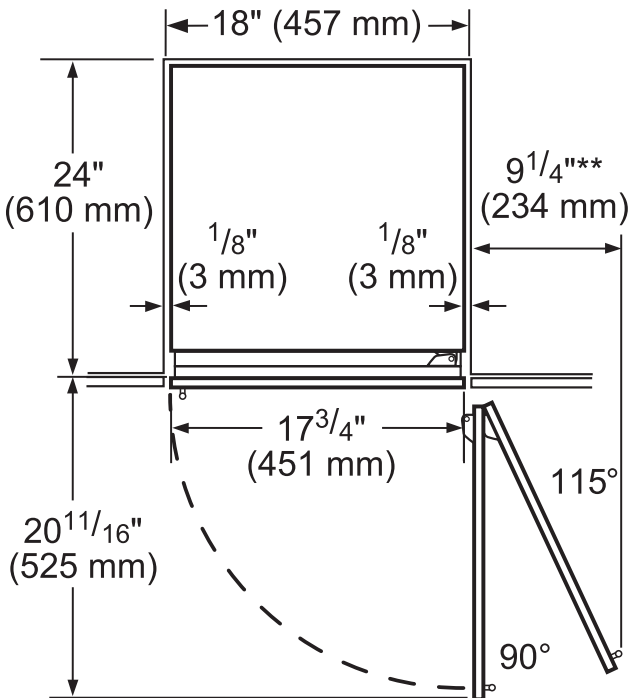

DIMENSIONS & WEIGHT

Appliance Dimensions (H x W x D) (in.)	84" x 17 3/4" x 24"
Required Cutout Size (H x W x D) (in.)	84" x 18" x 24 3/4"
Net Weight (lbs)	268 lbs

EFFICIENCY

Annual Energy Consumption	398 kWh
---------------------------	---------

* Sealed refrigeration system includes compressor, evaporator, condenser, dryer / strainer and connection tubing

T18IW800SP

18-INCH FLUSH CUSTOM WINE PRESERVATION COLUMN

FREEDOM® COLLECTION

CUTOUT DIMENSIONS

TOP VIEW CLEARANCE

** Door handle must be added to this dimension

* Depends on the thickness of the furniture door. 3/4" (19 mm) is relevant for the stainless steel door. (special Accessory).

T18IW800SP 18-INCH FLUSH CUSTOM WINE PRESERVATION COLUMN

FREEDOM® COLLECTION

PANEL DIMENSIONS

†Excludes thickness of door panel. If standard panel with $\frac{3}{4}"$ thickness is mounted, total depth is $24\frac{3}{4}"$.

These warranties give you specific legal rights and you may have other rights that vary from state to state. Full warranty and limited warranty from date of installation. For complete warranty details, refer to your Use & Care manual, or ask your dealer.