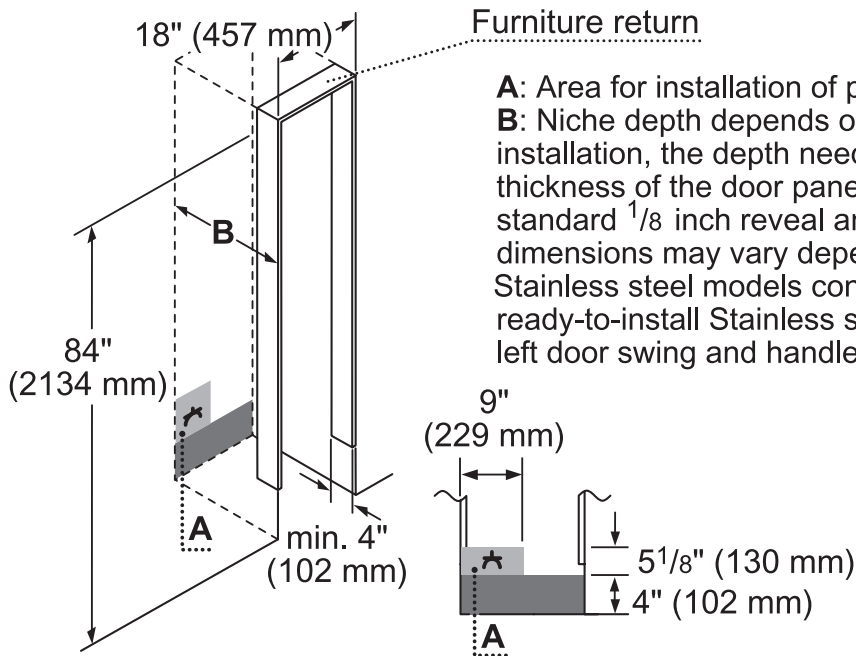

DIMENSIONS & WEIGHT

Appliance Dimensions (H x W x D) (in.)	84" x 17 3/4" x 24"
Required Cutout Size (H x W x D) (in.)	84" x 18" x 24 3/4"
Net Weight (lbs)	268 lbs

EFFICIENCY

Annual Energy Consumption	398 kWh
---------------------------	---------

* Sealed refrigeration system includes compressor, evaporator, condenser, dryer / strainer and connection tubing

T18IW800SP

18-INCH FLUSH CUSTOM WINE PRESERVATION COLUMN

FREEDOM® COLLECTION

CUTOUT DIMENSIONS

TOP VIEW CLEARANCE

** Door handle must be added to this dimension

* Depends on the thickness of the furniture door. 3/4" (19 mm) is relevant for the stainless steel door. (special Accessory).

T18IW800SP 18-INCH FLUSH CUSTOM WINE PRESERVATION COLUMN

FREEDOM® COLLECTION

PANEL DIMENSIONS

†Excludes thickness of door panel. If standard panel with $\frac{3}{4}"$ thickness is mounted, total depth is $24\frac{3}{4}"$.

These warranties give you specific legal rights and you may have other rights that vary from state to state. Full warranty and limited warranty from date of installation. For complete warranty details, refer to your Use & Care manual, or ask your dealer.