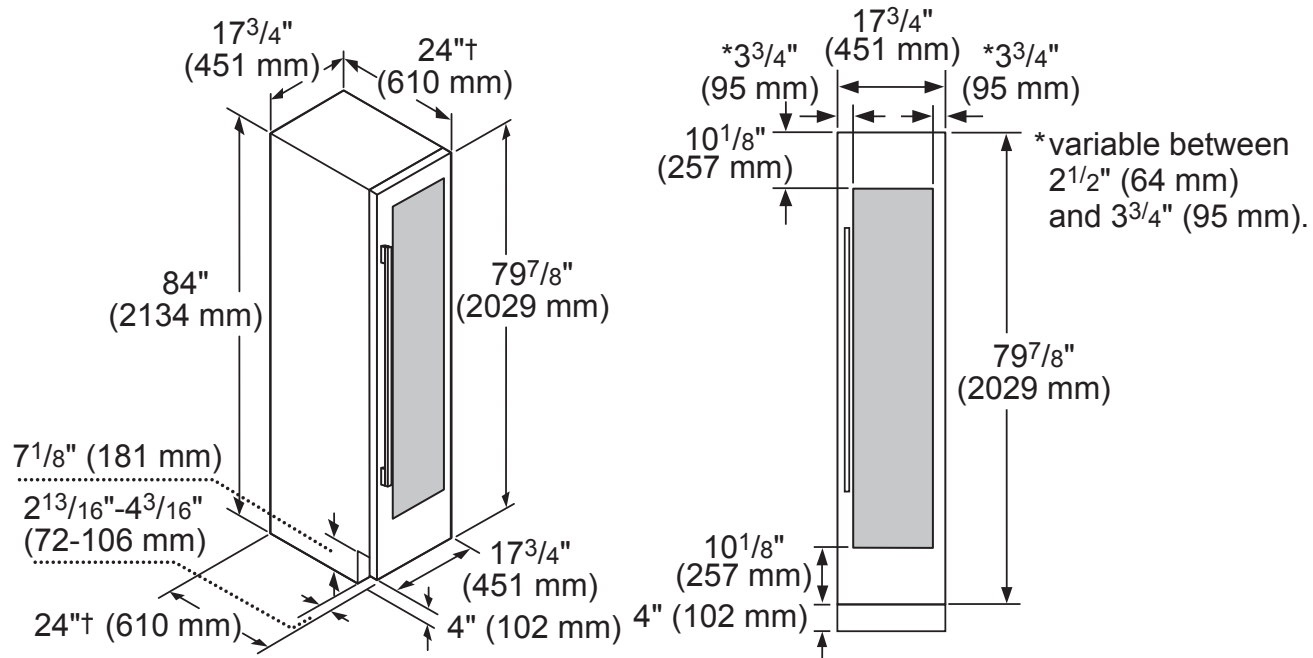

DIMENSIONS & WEIGHT

Appliance Dimensions (H x W x D) (in.)	84" x 17 3/4" x 24"
Required Cutout Size (H x W x D) (in.)	84" x 18" x 24 3/4"
Net Weight (lbs)	268 lbs

EFFICIENCY

Annual Energy Consumption	398 kWh
---------------------------	---------

TOP VIEW CLEARANCE

** Door handle must be added to this dimension

* Depends on the thickness of the furniture door. 3/4" (19 mm) is relevant for the stainless steel door. (special Accessory).

T18IW800SP 18-INCH FLUSH CUSTOM WINE PRESERVATION COLUMN

FREEDOM® COLLECTION

PANEL DIMENSIONS

†Excludes thickness of door panel. If standard panel with $\frac{3}{4}"$ thickness is mounted, total depth is $24\frac{3}{4}"$.

These warranties give you specific legal rights and you may have other rights that vary from state to state. Full warranty and limited warranty from date of installation. For complete warranty details, refer to your Use & Care manual, or ask your dealer.