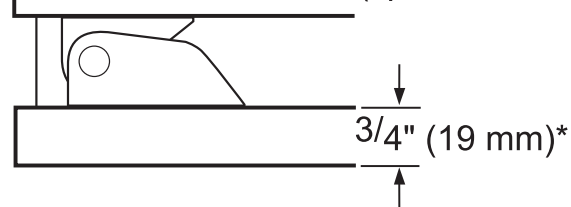

DIMENSIONS & WEIGHT

Appliance Dimensions (H x W x D) (in.)	84" x 17 3/4" x 24"
Required Cutout Size (H x W x D) (in.)	84" x 18" x 24 3/4"
Net Weight (lbs)	268 lbs

EFFICIENCY

Annual Energy Consumption	398 kWh
---------------------------	---------

* Sealed refrigeration system includes compressor, evaporator, condenser, dryer / strainer and connection tubing

T18IW800SP

18-INCH FLUSH CUSTOM WINE PRESERVATION COLUMN

FREEDOM® COLLECTION

CUTOUT DIMENSIONS

TOP VIEW CLEARANCE

** Door handle must be added to this dimension

* Depends on the thickness of the furniture door. 3/4" (19 mm) is relevant for the stainless steel door. (special Accessory).

T18IW800SP 18-INCH FLUSH CUSTOM WINE PRESERVATION COLUMN

FREEDOM® COLLECTION

PANEL DIMENSIONS

†Excludes thickness of door panel. If standard panel with $\frac{3}{4}"$ thickness is mounted, total depth is $24\frac{3}{4}"$.

These warranties give you specific legal rights and you may have other rights that vary from state to state. Full warranty and limited warranty from date of installation. For complete warranty details, refer to your Use & Care manual, or ask your dealer.